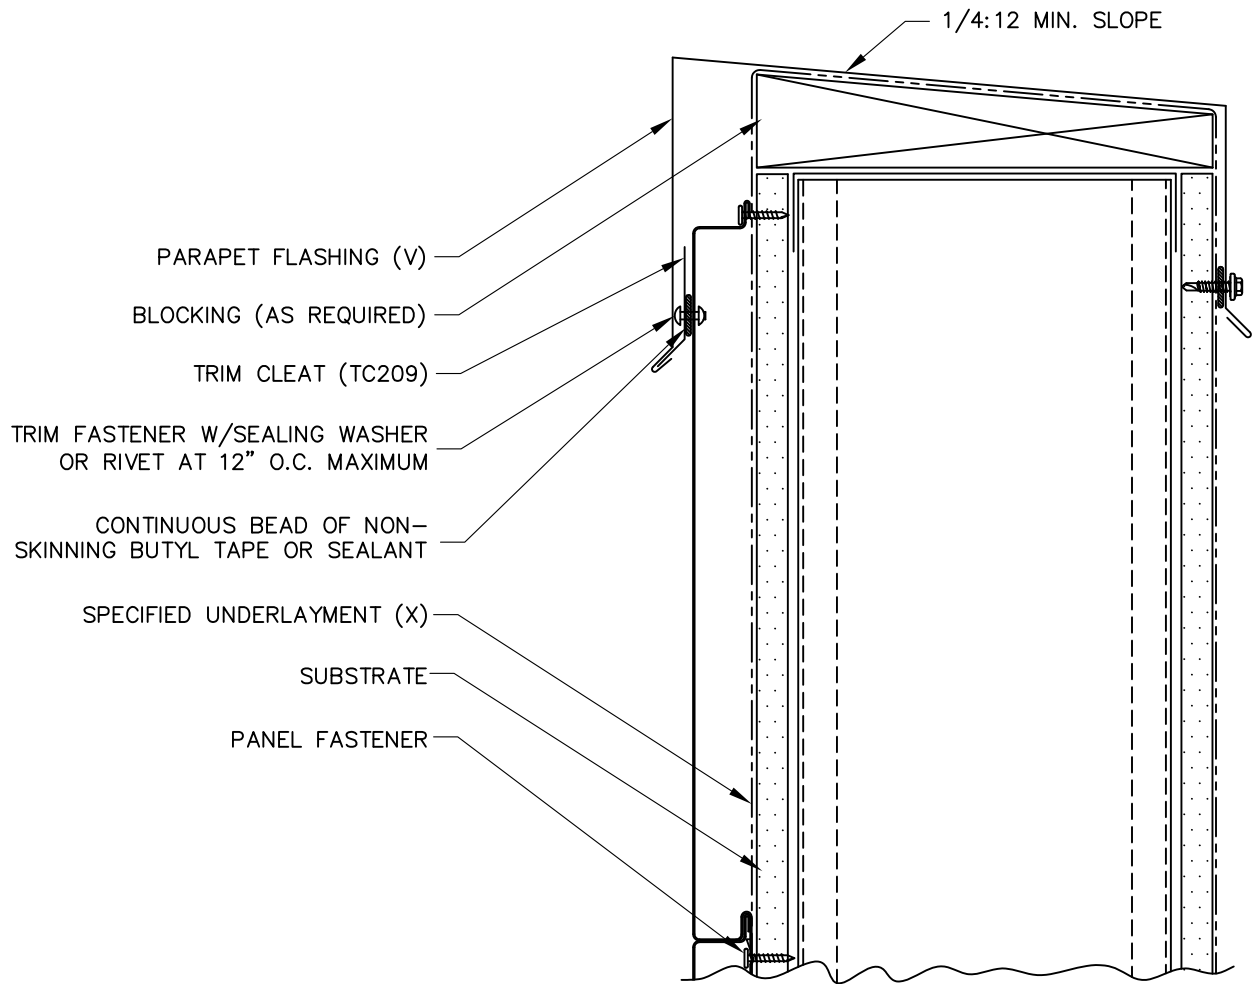

TC209

(X) - NOT BY AEP SPAN  
(V) - DIMENSIONS VARY BASED ON PROJECT CONDITIONS

FLUSH PANEL  
HORIZONTAL INSTALL.

PARAPET

FPH-12